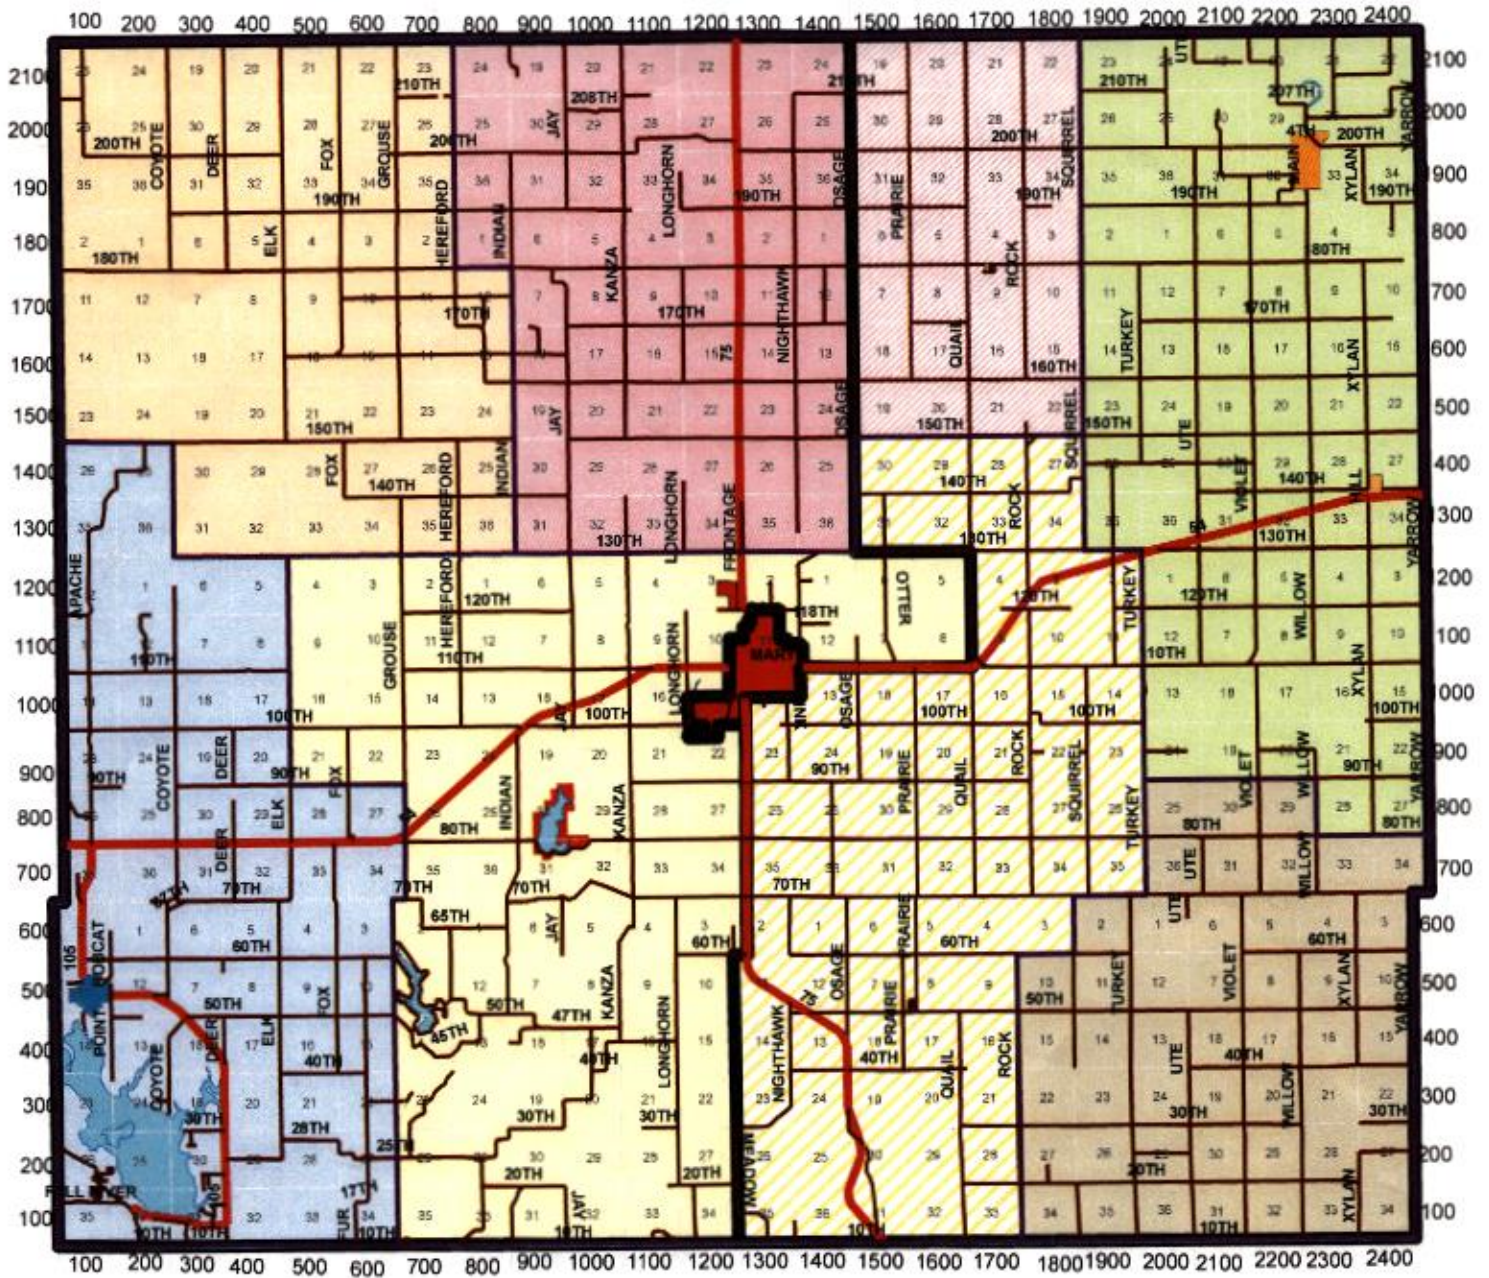

WOODSON VOTING DISTRICTS

COMMISSIONER DIST 3

COMMISSIONER DIST 2
(YATES CENTER)

COMMISSIONER DIST 1

KS SENATE

KS. HOUSE OF REP

KS. CONGRESSIONAL

SCHOOL DISTRICTS